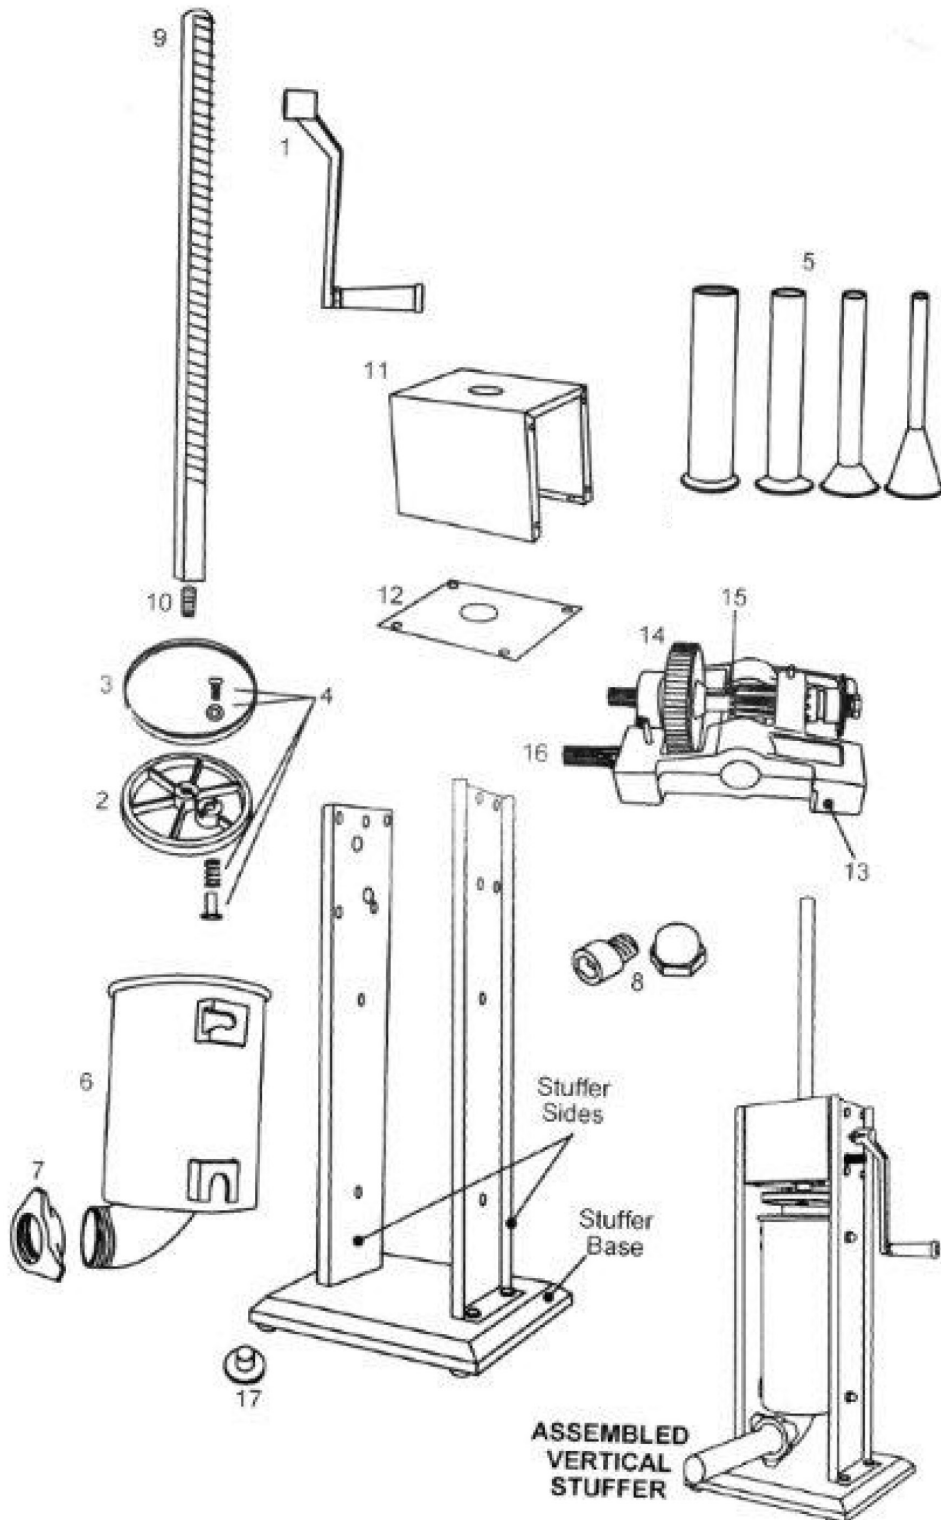

Parts Breakdown

Item 24198

Parts Breakdown

Item 24198

Item No.	Description	Position	Item No.	Description	Position	Item No.	Description	Position
31021	Handle for 24198	1	31027	Front Ring Nut for 24198	7	31033	Gear Housing with Hardware Kit for 24198	13
31022	Plunger for 24198	2	31028	Canister Mounting Hardware Kit (4 Sets) for 24198	8	31034	Main Driving Gear for 24198	14
31057	Plunger Seal for 24198	3	31029	Plunger Shaft for 24198	9	31035	Slow Speed Control Gear for 24198	15
31058	Pressure Release Valve (3 pc Set) for 24198	4	31030	Plunger Bolt for 24198	10	31036	Fast Speed Control Gear for 24198	16
31025	Stainless Steel Funnel Set (4 Funnels) for 24198	5	31031	Gear Housing Cover with Hardware Kit for 24198	11	31037	Rubber Foot for 24198	17
31026	Stainless Steel Canister for 24198	6	31032	Gear Housing Cover Bottom Plate with Hardware Kit for 24198	12			